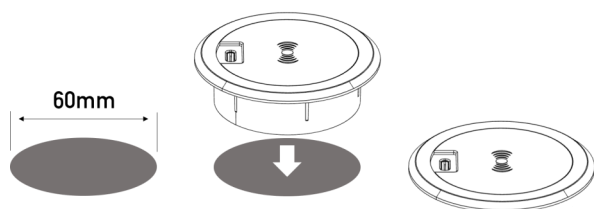

## 10 to 15 Watts with USB

**SARGENT**  
wired for innovation

The WX series chargers are ideal for leisure vehicle applications, providing both wireless and wired charging of compatible Android & iOS smart phones at up to 15 watts. The units are designed for recess mounting into furniture to provide convenient counter top charging. They can be powered directly from a 12 volt leisure battery or from a 230V mains supply using the optional power adaptor.

Specification	WX100	WX150
Input	11.5 - 15V / 1.5A	11.5 - 15V / 2A
Wired Output(s)	USB-A: 5V / 2A	USB-A: 5V / 2.4A USB-C: 5V / 2.7A
Wireless Output	Up to 10W	Up to 15W
Standby Current	15mA	15mA
Weight	57g	57g
Dimensions	Ø75 x 22mm	Ø75 x 22mm

Recess fitting into Ø60mm aperture

Optional 230V AC power adaptor

- **Wireless charging** - Compatible with Android & iOS phones using Qi charging standard
- **Wired charging** - via standard USB-A or USB-C (WX150 only)
- **Anti slip design** - Non slip pad keeps phone in place
- **Easy fitment** - Convenient counter top installation with plug & play connector